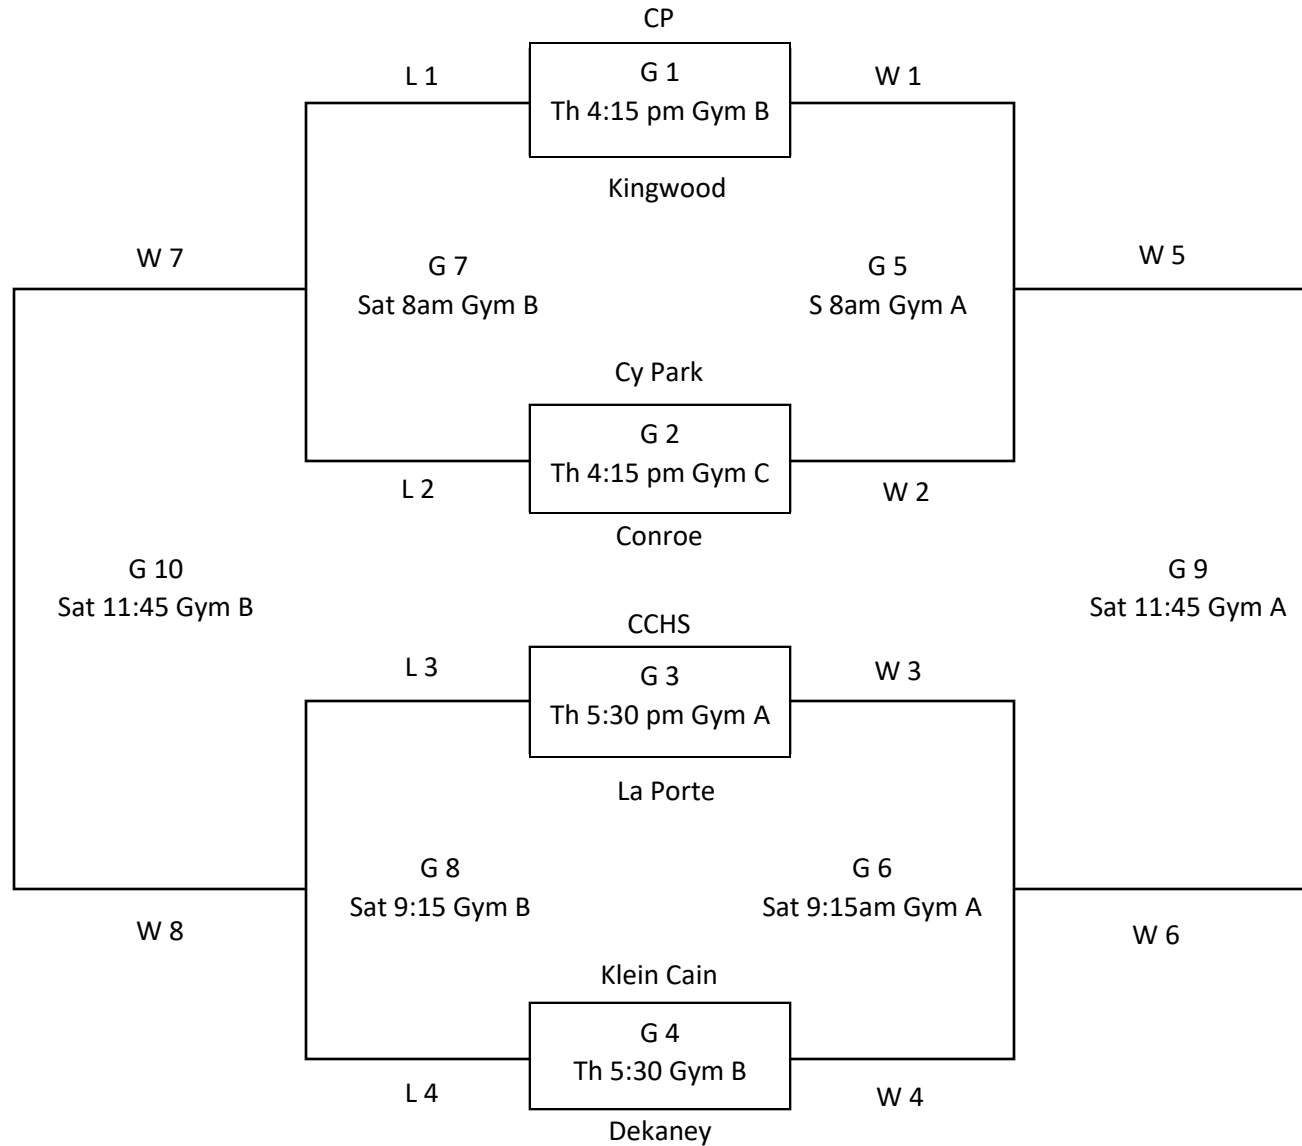

Caney Creek Sophomore Tournament Bracket

L 7

L 8

L 5

L 6